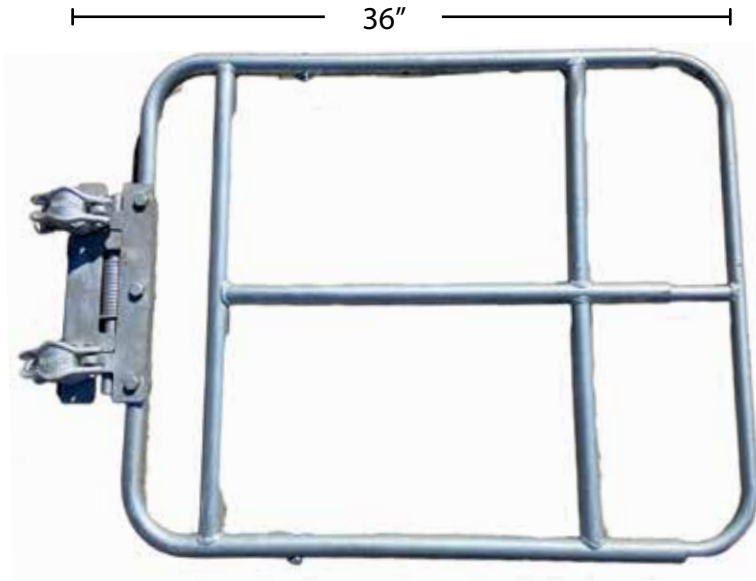

Adjustable Swing Gate

PRODUCT INFORMATION SHEET

Adjustable Swing Gate

- Fully Reversible
- Expandable from 36" to 56"
- Hot-Dip Galvanized
- Heavy Replaceable Spring Assembly
- Heavy-Duty Spring
- Works with Openings from 3' to 4'8"

Product Code	Description	Lbs.	Kg.
UF-ASG	Adjustable Swing Gate	24.3	11.0