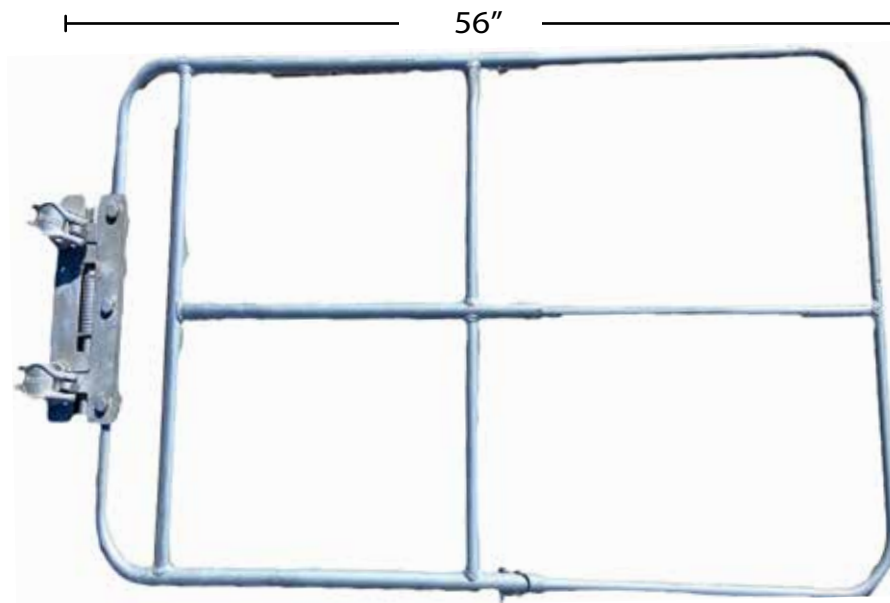

Adjustable Swing Gate

PRODUCT INFORMATION SHEET

Adjustable Swing Gate

- Fully Reversible
- Expandable from 36" to 56"
- Hot-Dip Galvanized
- Heavy Replaceable Spring Assembly
- Heavy-Duty Spring
- Works with Openings from 3' to 4'8"

Product Code	Description	Lbs.	Kg.
UF-ASG	Adjustable Swing Gate	24.3	11.0