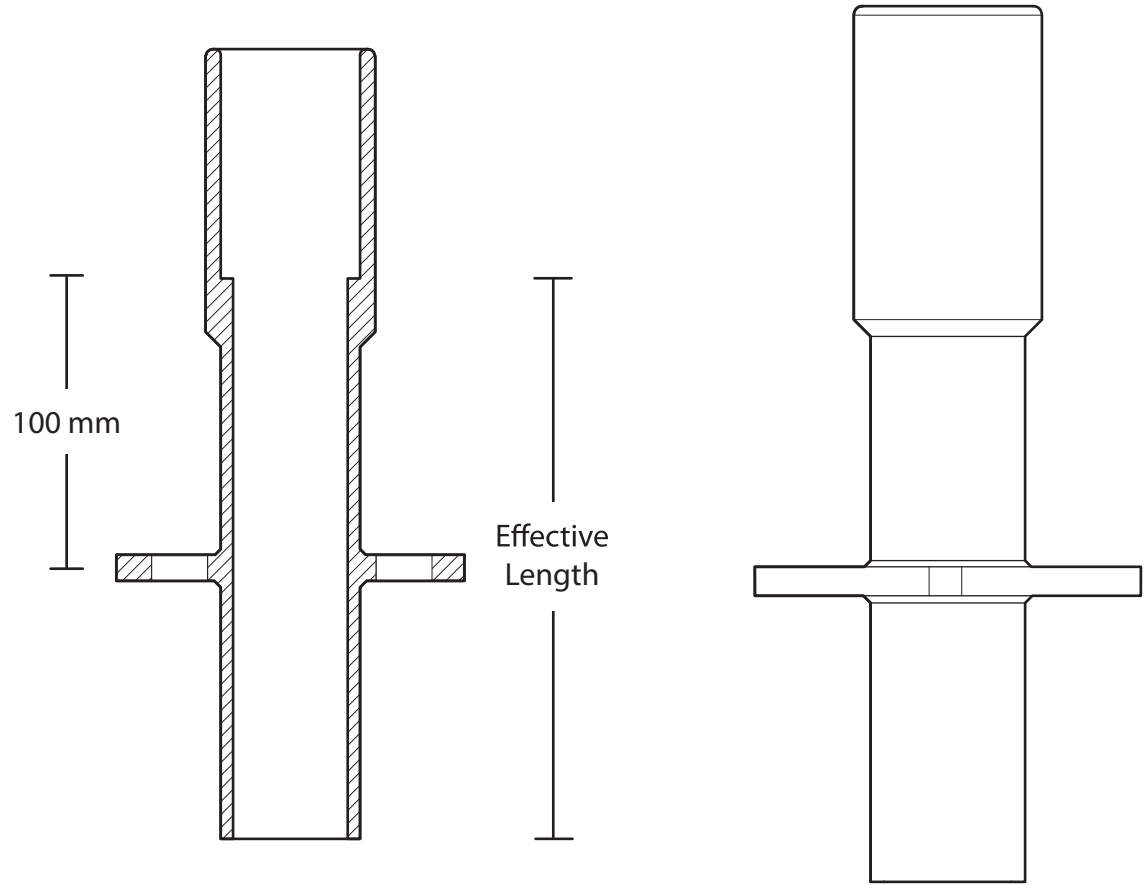

Ringlock Base Collar

PRODUCT INFORMATION SHEET

Product Code	Description	Effective Length		Weight	
		Inches	Meters	Lbs.	Kg.
SLBC	Base Collar	6.46	0.16	3.7	1.7

R10