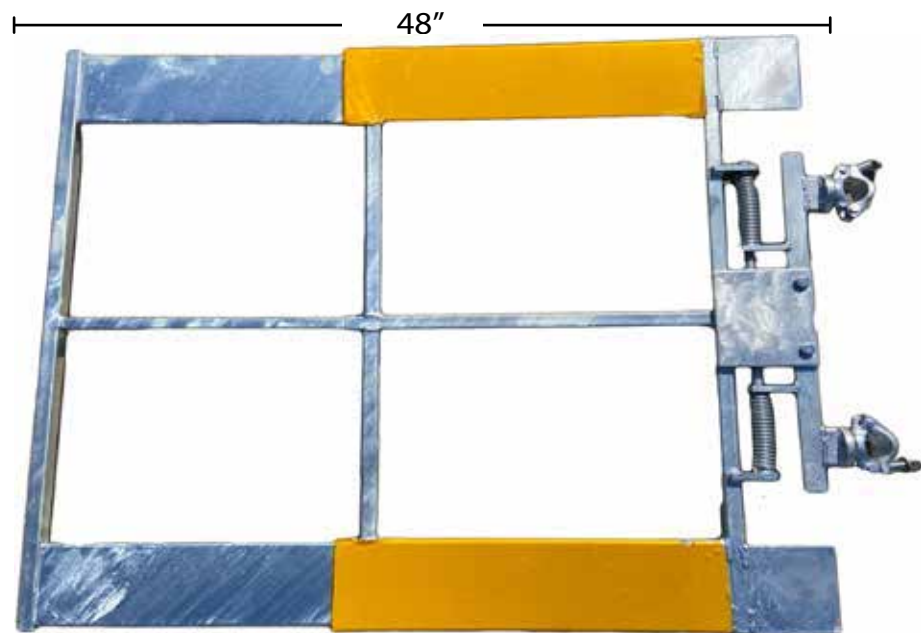

Safety Swing Gate - Adj w/ Toeboards

PRODUCT INFORMATION SHEET

Safety Swing Gate - Adjustable w/ Toeboards

- Fully Reversible
- Toeboard Protection
- Hot-Dip Galvanized
- Expandable from 31" to 48"
- Heavy-Duty Gate
- Works with Openings from 2'7" to 4'

Product Code	Description	Lbs.	Kg.
UF-SGGA	Safety Swing Gate - Adj w/ Toeboards	50.0	22.7