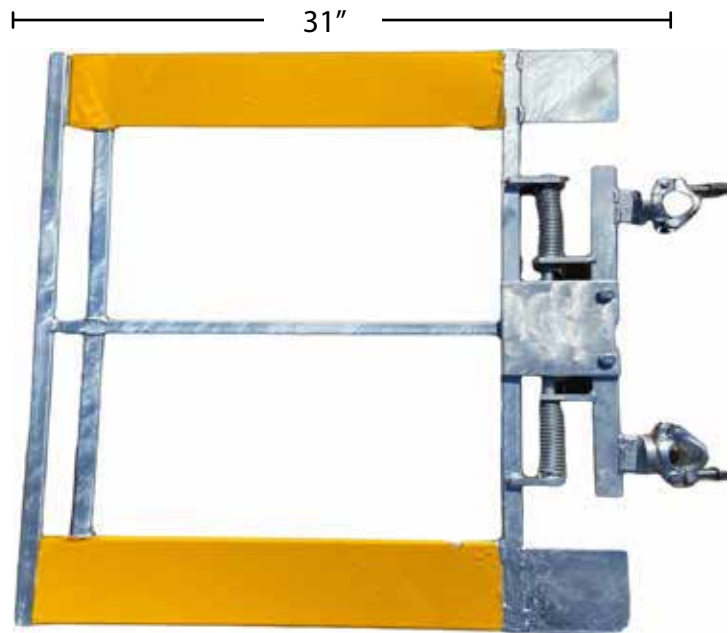

Safety Swing Gate - Adj w/ Toeboards

PRODUCT INFORMATION SHEET

Safety Swing Gate - Adjustable w/ Toeboards

- Fully Reversible
- Toeboard Protection
- Hot-Dip Galvanized
- Expandable from 31" to 48"
- Heavy-Duty Gate
- Works with Openings from 2'7" to 4'

Product Code	Description	Lbs.	Kg.
UF-SGGA	Safety Swing Gate - Adj w/ Toeboards	50.0	22.7