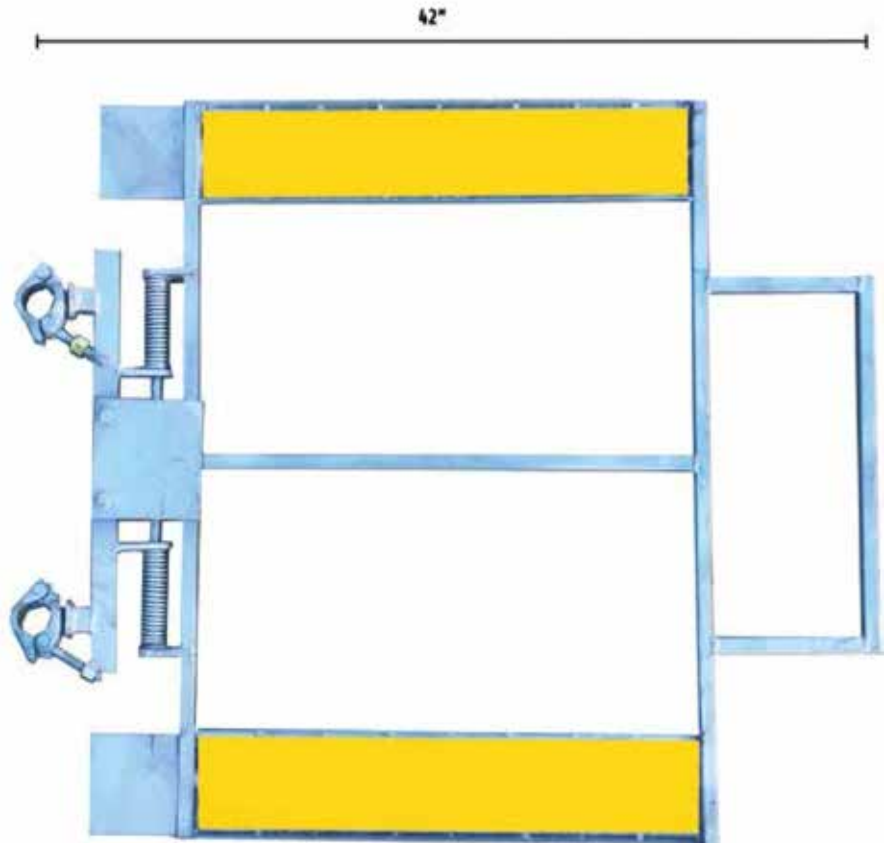

Safety Gate w/ Toe Board

PRODUCT INFORMATION SHEET

Safety Swing Gate
Fully Reversible
Toeboard Protection
Hot-Dip Galvanized
Heavy Spring
42" Length

Product Code	Description	Lbs.	Kg.
UF-SSG	Safety Gate - w/ Toe Board (Reversible)	38.0	17.2