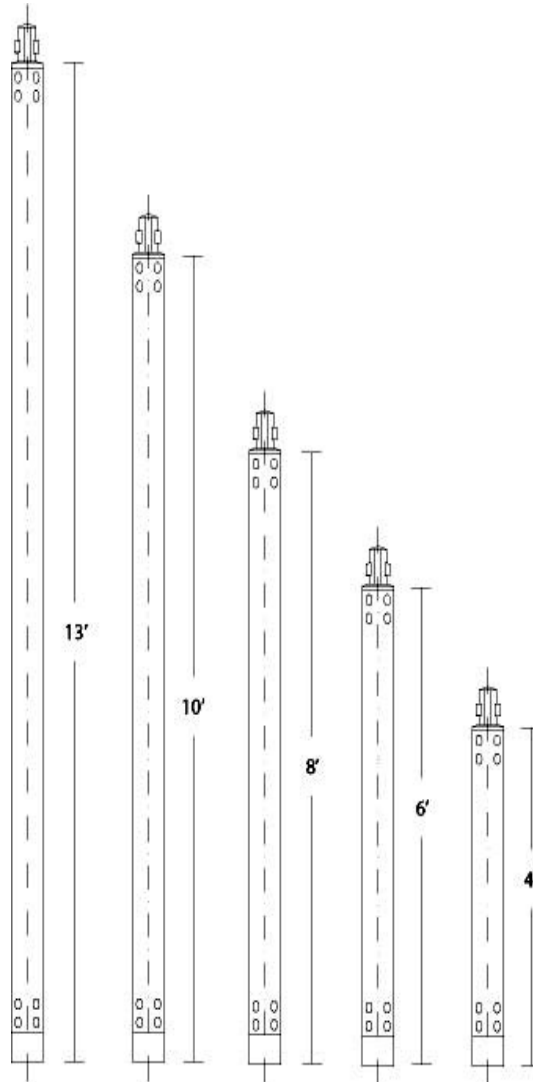

Twistlock Tube

PRODUCT INFORMATION SHEET

Product Code	Description	Nominal Length		Weight	
		Inches	Meters	Lbs.	Kg.
ST2	2' 0" Tube - No Fittings	24	0.61	3.4	1.5
ST4	4' Twistlock Tube	48	1.22	9.8	4.4
ST6	6' Twistlock Tube	72	1.82	13.5	6.1
ST8	8' Twistlock Tube	96	2.44	16.5	7.5
ST10	10' Twistlock Tube	120	3.05	20.8	9.4
ST13	13' Twistlock Tube	156	3.96	27.1	12.3
ST16	16' Twistlock Tube	192	4.88	33.2	15.1