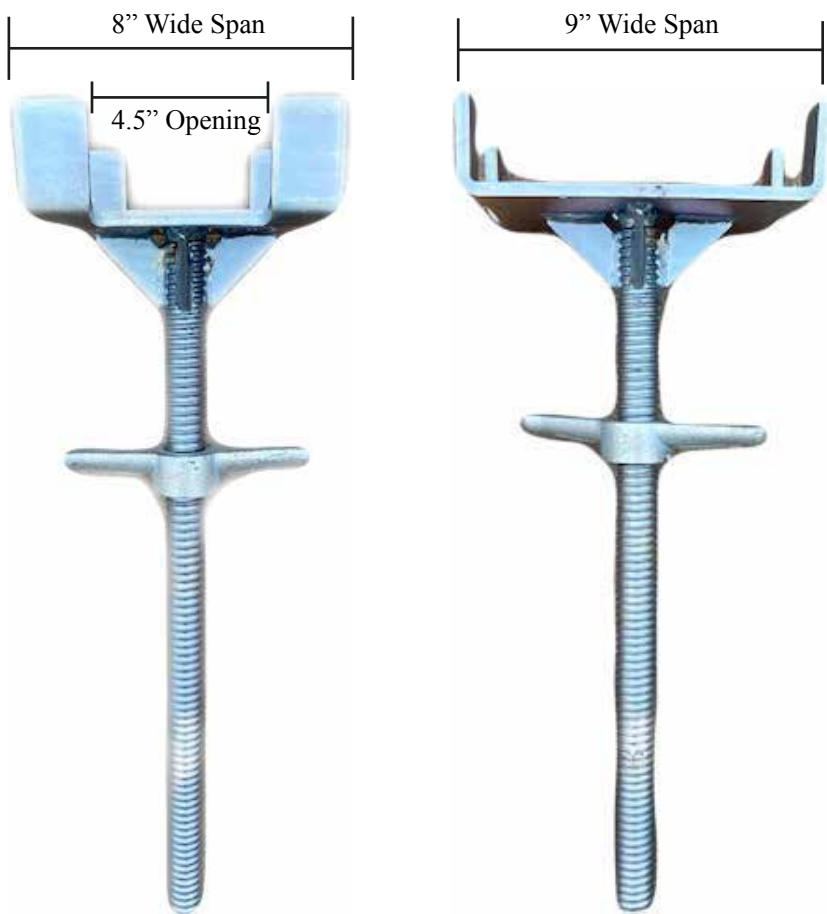

# UF-0185UH: U-Head Screw Jack

### U-Head Screw Jack Dimensions:

9" x 8" U-Head Plate

4.5" Opening on 8" side of U-Head

24" Overall Height, 18" Adjustable

Reinforced plates to increase load capacities

| Product Code | Description       | Lbs. | Kg. |
|--------------|-------------------|------|-----|
| UF-0185UH    | U-Head Screw Jack | 20.9 | 9.5 |