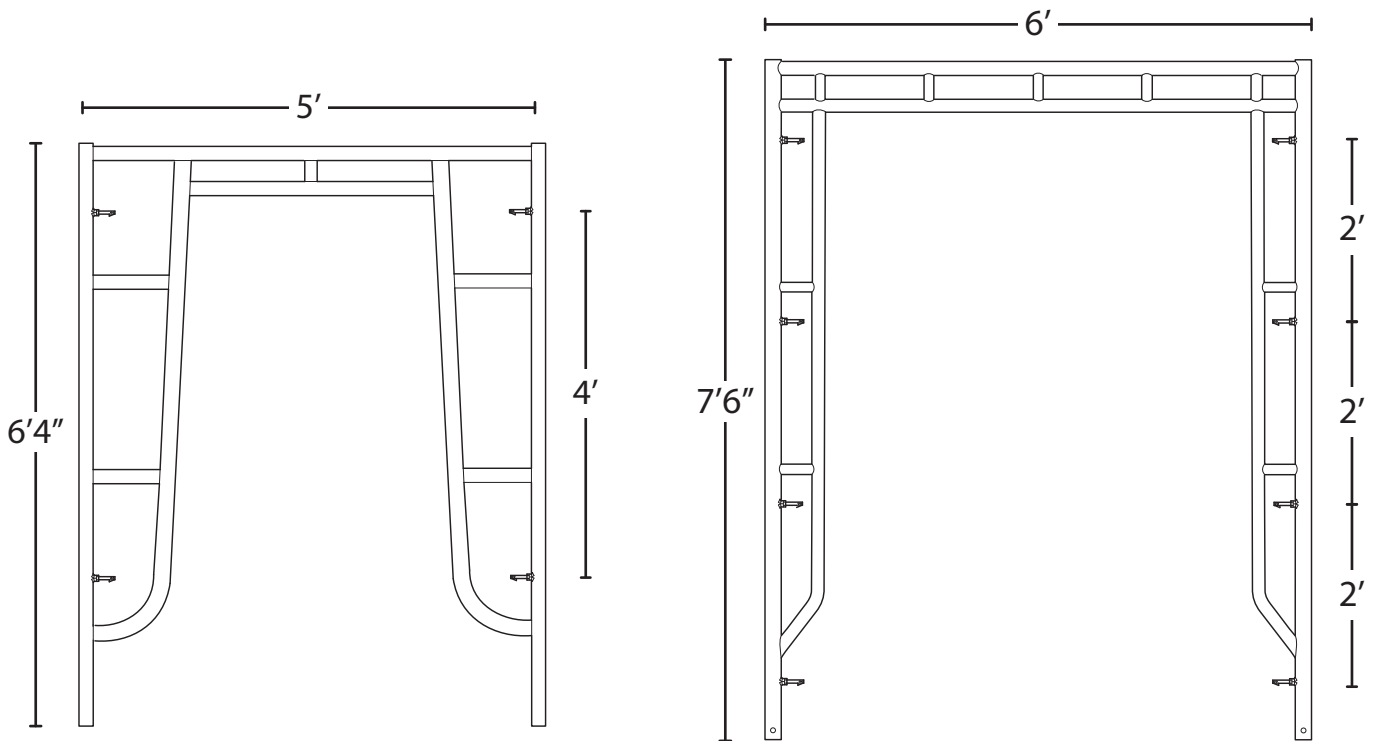

universal
Scaffolding

Walk-Thru Frames

PRODUCT INFORMATION SHEET

Product Code	Description	Lbs.	Kg.
F564W	5' x 6' 4" Walk-Thru Frame	52.5	23.8
CF676W	6' x 7' 6" Walk-Thru Canopy Frame	66.9	30.4